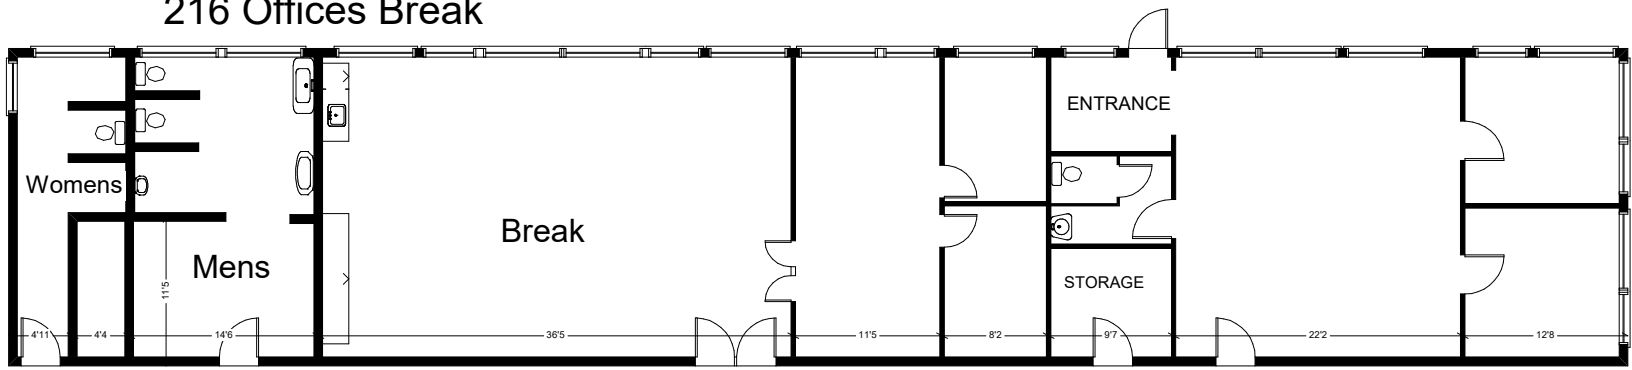

# 216 Offices Break

LIVING AREA  
3021 sq ft