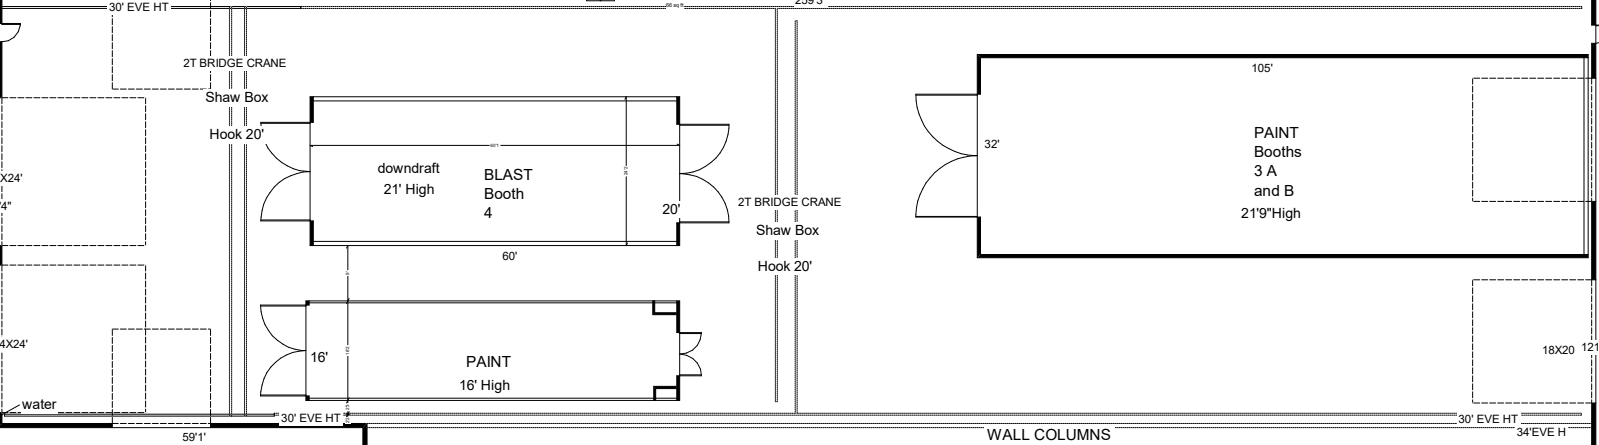

Sewer Line w Cleanout

Water line (buried)

Bld #7 Blast and Paint
 8521 FM 850 Tyler Tx
 29,175 FT