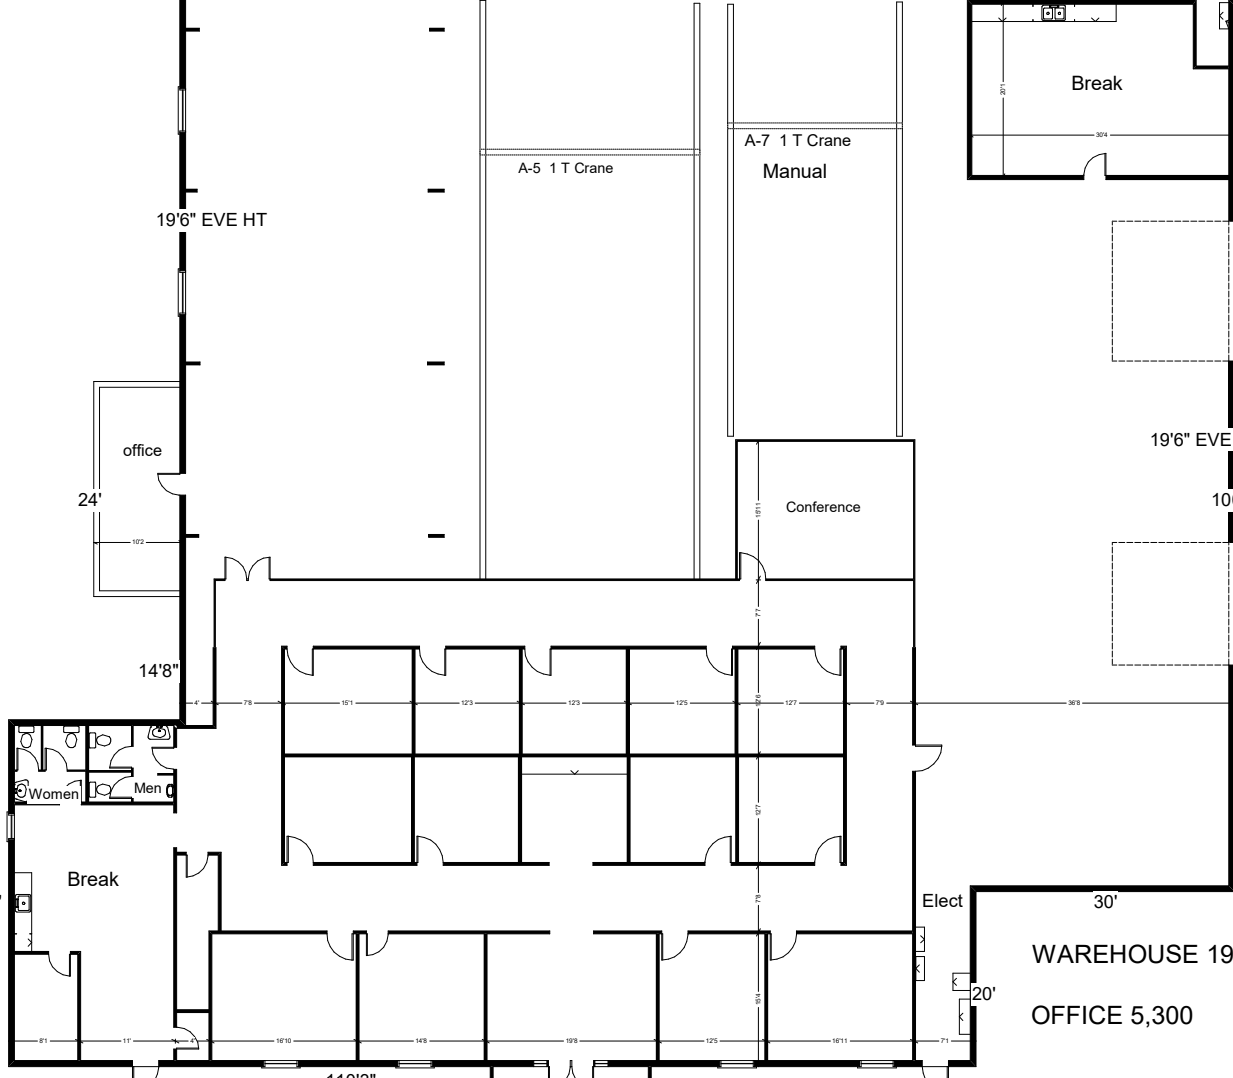

**8521 FM 850
BUILDING #1**
24,900 ft

WAREHOUSE 19,600
OFFICE 5,300

LIVING AREA
24652 sq ft